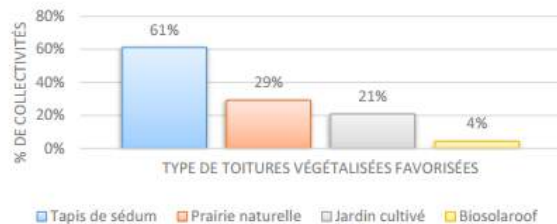

[17 workshops](#) in feb.-mar. 2017
for cities and group of cities
(2000+ inhab.)
with their partners

1300+ people

40% local gov., 10% state,
20% firms, 10% NGO,
7% educ. & research,
3% others

www.capitale-biodiversite.fr

Capitale_Biodiv

2. Different ways to participate

Label

Best practices
case studies

French Capital
of Biodiversity

Step 1 – Fill in the questionnaire

→ [40 questions](#) about biodiversity in public policies, 3 chapters :

- Urban planning
- Management & knowledge
- Citizenship

→ to obtain the label, from 1 to 5 « dragonflies » levels

→ [Benchmark](#)

Step 2 – Best practices case studies

- A different topic each year
- Evaluation by a pool of various experts including NGOs and researchers
- 400 actions in the [public database](http://www.capitale-biodiversite.fr)